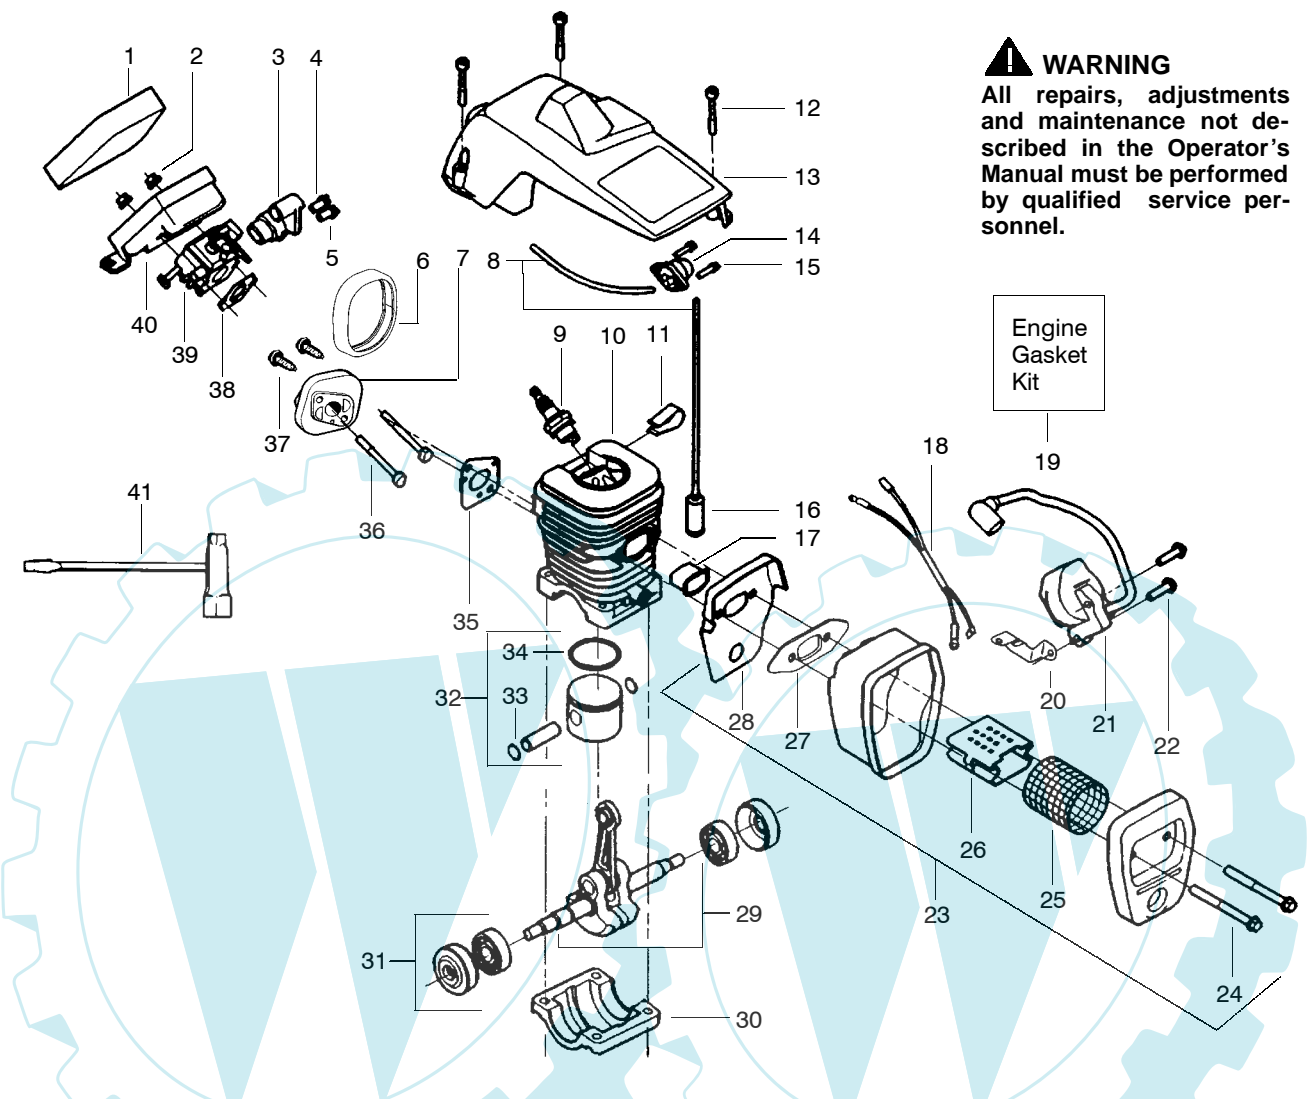

PARTS LIST NO. 530163046		PARTNER® PARTS LIST	CHAIN SAW MODEL(S) 350 – Russia
DATE 3/25/02	NEW		PAGE NO. 2
Note: Illustration may differ from actual model due to design changes			

⚠ WARNING
All repairs, adjustments and maintenance not described in the Operator's Manual must be performed by qualified service personnel.

Engine Gasket Kit

Ref.	Part No.	Description	Ref.	Part No.	Description	Ref.	Part No.	Description
1.	530037793	Foam–Air Filter	18.	530052296	Assy. –Wire Harness	33.	530015697	Retainer–Piston Pin
2.	530016101	Nut	19.	530069608	Kit–Engine Gasket (Incl. 27, 35 & 38)	34.	530029805	Ring – Piston
3.	530049244	Grommet–Carb Adjust	20.	530047442	Strap–Ground	35.	530069608	Gasket – Adapter(kit)
4.	530038479	Limiter Cap–High	21.	530039198	Module–Ignition	36.	530016187	Screw
5.	530038478	Limiter Cap–Low	22.	530015814	Screw	37.	530015810	Screw
6.	530054144	Seal–Carb Adapter	23.	530047207	Assy–Muffler (Incl. 24,25,26,27,28)	38.	530069608	Gasket– Carb.(kit)
7.	530049700	Adapter–Carb.	24.	530016132	Screw	39.	530069703	Kit–Carburetor (incl. 4 & 5)
8.	530069247	Kit–Fuel Line (Small)	25.	530036103	Screen–Spark	40.	530037804	Housing–Air Filter
9.	952030150	Spark Plug (RCJ–7Y)	26.	530037813	Diffuser–Muffler	41.	530031135	Scrench
10.	530069606	Kit–Cylinder	27.	530069608	Gasket–Muffler (kit)	Not Shown		
11.	530016136	Clip–High Tension Lead	28.	530049870	Backplate–Muffler	---		Operator Manual
12.	530016153	Screw	29.	530047062	Assy. – Crankshaft	530088424		English Version
13.	530071310	Kit–Cylinder Shield	30.	530037935	Cap–Crankcase	530088479		Russian Version
14.	530047213	Assy–Air Purge	31.	530056363	Assy.–Seal & Bearing	530056654		Decal–Warning
15.	530015780	Screw	32.	530069604	Kit–Piston (Incl. 33 & 34)	530038486		Decal–Stop
16.	530095646	Assy–Fuel Pick–up						
17.	530037652	Insulator–Heat						

✓ = NEW PART NUMBER FOR THIS IPL   * = REFER TO THE SERVICE REFERENCE INDICATED FOR MORE INFORMATION. (LOCATED AT END OF IPL)
● = THESE PARTS ARE ILLUSTRATED FOR CLARITY. ORDER COMPLETE ASSEMBLY.