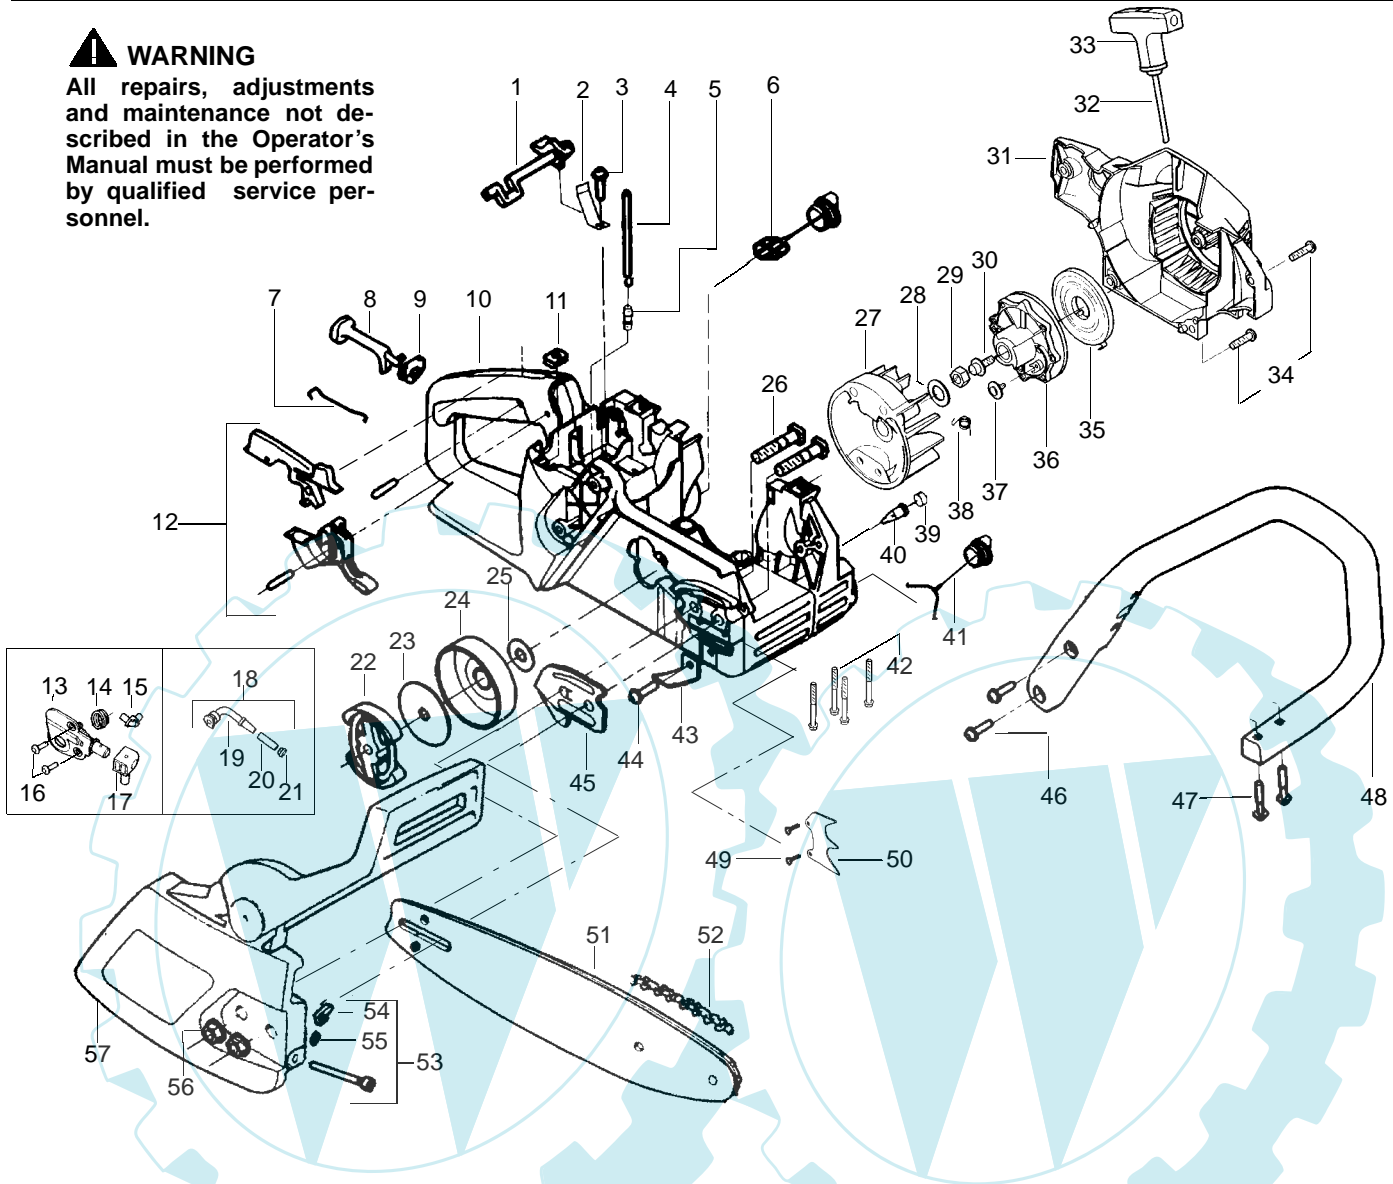

All repairs, adjustments and maintenance not described in the Operator's Manual must be performed by qualified service personnel.

Ref.	Part No.	Description	Ref.	Part No.	Description	Ref.	Part No.	Description
1.	530038227	Lever-Switch (Includes Pin)	19.	530038373	Pickup-Oiler	40.	530026119	Valve-Check
2.	530016149	Spring-Switch	20.	530037821	Filter-Oil	41.	530010846	Assy-Oil Cap
3.	530015775	Screw	21.	530030189	Plug-Oil Filter	42.	530016132	Screw
4.	530069216	Kit-Fuel Line (Large)	22.	530014949	Assy. - Clutch	43.	530029850	Chain Catcher
5.	530023877	Fitting	23.	530015611	Washer-Clutch	44.	530015814	Screw
6.	530047192	Assy-Fuel Cap	24.	530047061	Assy-Drum W/brg.	45.	530038238	Plate-Bar Mounting
7.	530037809	Wire-Throttle	25.	530015907	Washer - Thrust	46.	530015814	Screw
8.	530047989	Lever-Choke	26.	530016133	Bolt-Bar Mounting	47.	530015940	Screw
9.	530038406	Grommet-Choke Knob	27.	530039209	Assy-Flywheel	48.	530037799	Handle-Front
10.	530047833	Assy-Chassis	28.	530015127	Washer-Flywheel	49.	530015906	Screw
11.	530015922	Nut-Speed	29.	530016134	Nut-Flywheel	50.	530014381	Kit-Spike Assy
12.	530071305	Kit-Trigger & Lockout	30.	530015920	Screw	51.	530044607	Bar-16"
13.	530071259	Kit-Oil Pump (incl 14,15,17)	31.	530049335	Housing-Fan	52.	952051211	Chain-16"
14.	530037820	Gear-Worm Spring	32.	530069232	Kit-Rope	53.	530069611	Kit-Bar Adjust (incl.54,55)
15.	530049477	Elbow-Oil Pickup	33.	530037485	Handle-Starter	54.	530015826	Pin-Bar Adjust
16.	530016064	Screw	34.	530015892	Screw	55.	530038593	Retainer-Bar Adjust
17.	530019206	Seal Block	35.	530027531	Spring-Starter	56.	530015917	Nut-Bar Mounting
18.	530047663	Assy-Oil-Pickup (Incl. 19, 20 & 21)	36.	530037817	Pulley-Starter	57.	530054739	Assy-Chain Brake
			37.	530016080	Screw			
			38.	530023817	Spring - Starter Dog			
			39.	530038264	Plug - Bronze Vent			