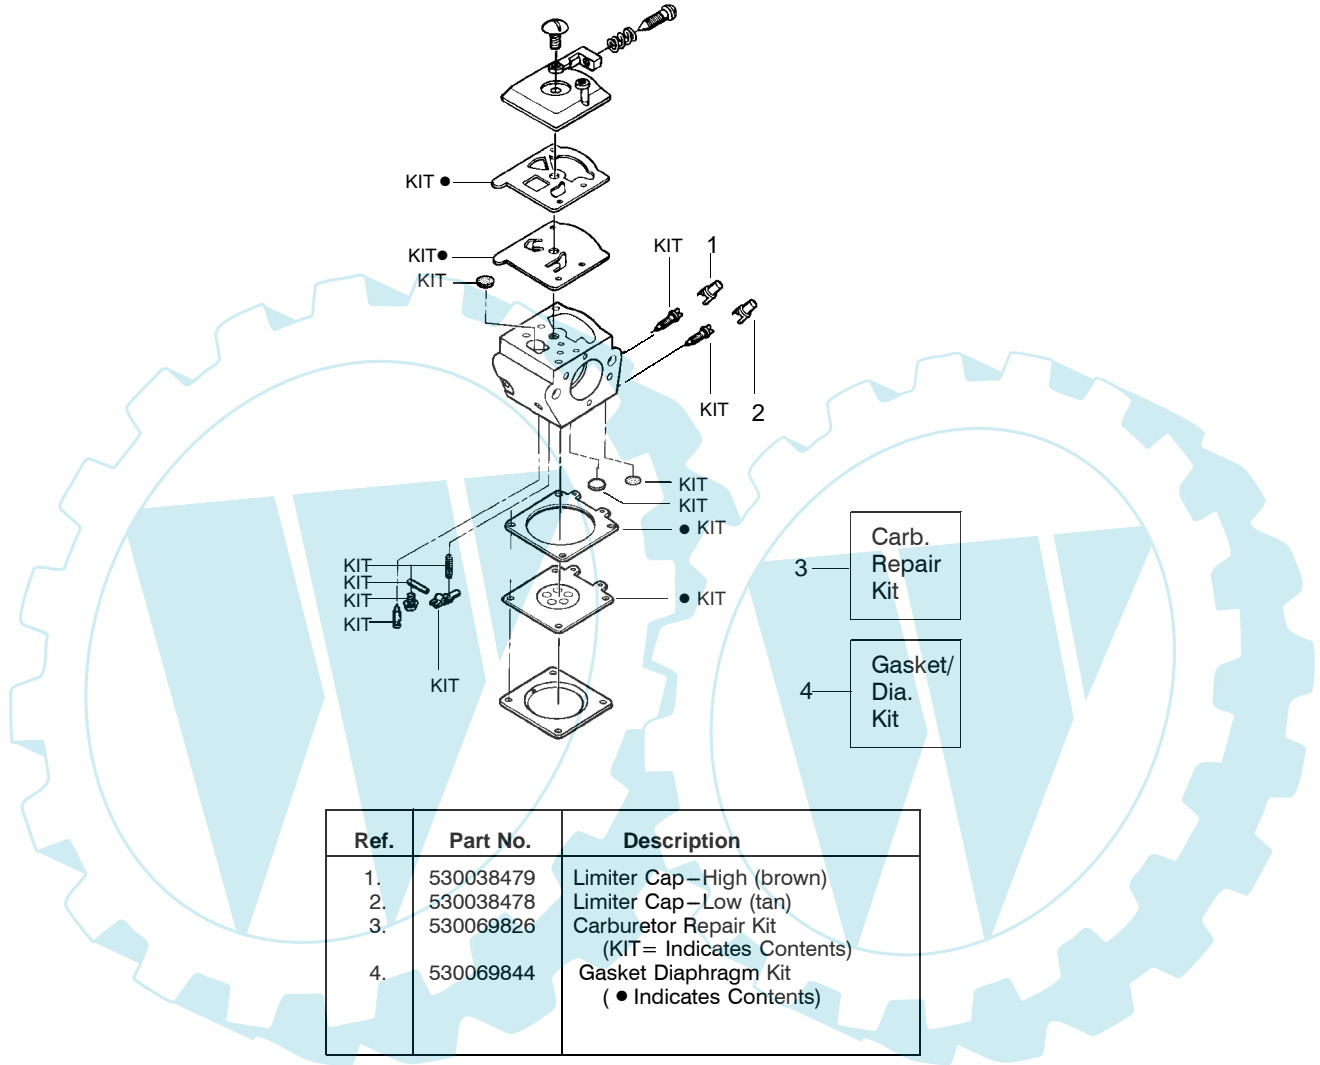

PARTS LIST NO. 530163046		PARTNER ® PARTS LIST	CHAIN SAW MODEL(s) 350 – Russia
DATE 3/25/02	NEW		PAGE NO. 3
Note: Illustration may differ from actual model due to design changes			

Walbro
Carburetor Assembly
WT324 – 530069703

✓ = NEW PART NUMBER FOR THIS IPL   * = REFER TO THE SERVICE REFERENCE INDICATED FOR MORE INFORMATION. (LOCATED AT END OF IPL)
● = THESE PARTS ARE ILLUSTRATED FOR CLARITY. ORDER COMPLETE ASSEMBLY.